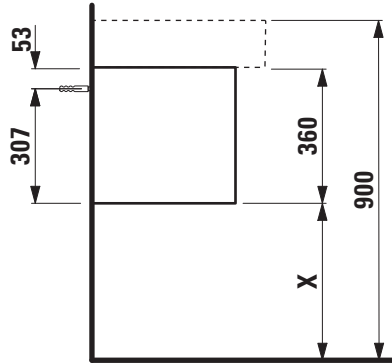

C / mm	Ceramic
225	Kartell by Laufen 81033.5
300	Kartell by Laufen 81033.9, 81533.1 Ino 81630.0, 81630.2 Val 81628.0, 81628.2, 81628.3
325	Val 81628.4

C / mm	Ceramic
375	Kartell by Laufen 81033.4 Val 81628.5
475	Val 81628.7
600	Kartell by Laufen 81033.8

X = The exact height must be set during installation.